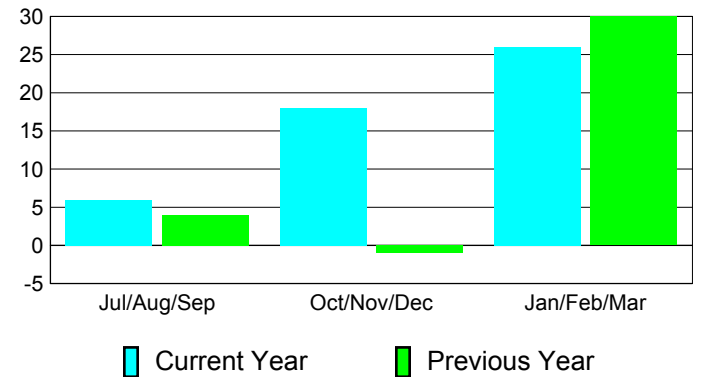

**Membership Results
2010-2011**

**Membership
2009-2010**

Month	Net Memb Goal	Actual New Memb	Actual Dropped Memb	Gain/Loss of Memb	Gain/Loss of Memb
Jul/Aug/Sep	10	35	-29	6	4
Oct/Nov/Dec	25	45	-27	18	-1
Jan/Feb/Mar	5	69	-43	26	30
Totals	40	149	-99	50	33

Membership Results 2010-2011

Goal, New, Dropped, Gain/Loss

Comparison of Membership Gain/Loss

Current Year Compared to the Previous Year

Gender Comparison 2010-2011

Jul/Aug/Sep

Oct/Nov/Dec

Jan/Feb/Mar