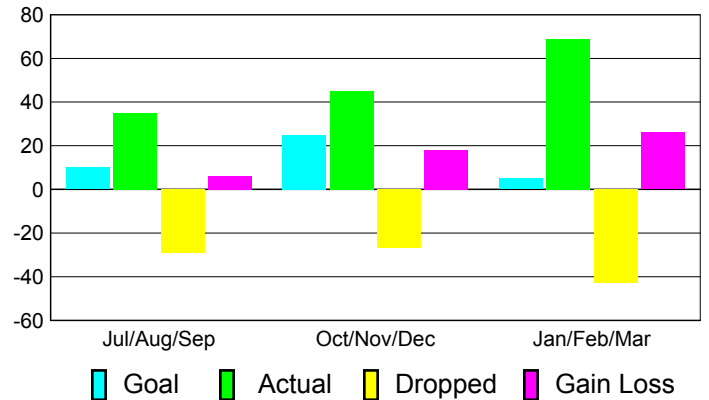

Membership Results 2010-2011

Goal, New, Dropped, Gain/Loss

Comparison of Membership Gain/Loss

Current Year Compared to the Previous Year