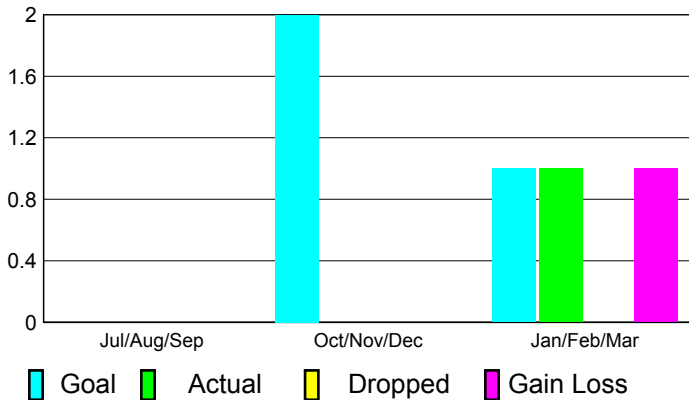

2010-2011 GMT Reports for District (or Undistricted) **District 42**

GMT: **ED J LECIUS**

Location: **RHODE ISLAND**

GMT CA: **1**

CLUBS

**Club Results
2010-2011**

**Clubs
2009-2010**

Month	New Club Goal	Actual New Clubs	Actual Dropped Clubs	Gain/Loss of Clubs	Gain/Loss of Clubs
Jul/Aug/Sep	0	0	0	0	0
Oct/Nov/Dec	2	0	0	0	0
Jan/Feb/Mar	1	1	0	1	1
Totals	3	1	0	1	1

Club Results 2010-2011

Goal, New, Dropped, Gain/Loss

Comparison of Club Gain/Loss

Current Year Compared to the Previous Year

YTD Status Quo Clubs 2010-2011

Status Quo Clubs Compared to Status Quo Members

MEMBERSHIP